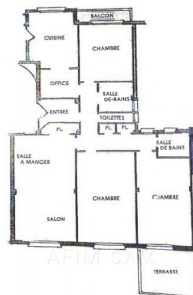

AFIM S.A.M. Real Estate

+377 97 97 87 87 www.afim.mc

9 200 € / month

Occupational bureau

Surface : 133 m²

Features :

Lift, Immeuble collectif, Digicode,
Interphone, Gardiennage

Bureau Monaco Rose de France

ROSE DE FRANCE - LARGE OFFICE Total area 133 m², living space 115 m² + 18 m² terrace Cellar Available immediately. Rent 9.000 € + 200 € charges

Document non contractuel
20/03/2023

AFIM S.A.M., 3 av. de Grande Bretagne, 98000 Monaco, Tél. +377 97 97 87 87, afim@afim.mc